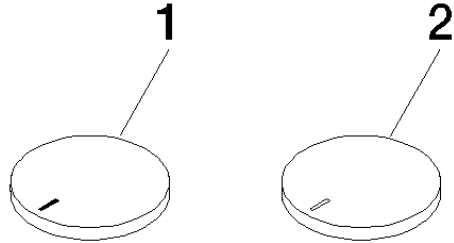

- 167mm projection
- fixed spout
- rectangular, air-enriched flow
- height of mixer 198 mm
- height up to aerator 133 mm
- hole diameter spout 35 mm
- hole diameter valve 32 mm
- handle Ø 60mm
- max. flow 4.5 l/min
- lead-free
- This product can help a building meet the requirements of Green Building Rating Systems, e.g. LEED®, BREEAM®, DGNB

Spare parts list

No.	Item Number	Name	Quantity used	Delivery time
1	13 717 811-00	CYO Deck-mounted basin spout without pop-up waste - Chrome	1	10
2	90 18 40 290 00-00	handle	2	10
3	04 30 11 038 67 90	fixing set	2	2
4	04 17 11 055 61 90	side panel	2	2
5	04 30 04 096 00 90	hose	2	2
6	10 125 970-00	Basin Waste with push fastening 1 1/4" - Chrome	1	2

ST 010 108 2811

- with hot / cold marking
- for three-hole basin mixers and five-hole bath mixers

	Chrome	11 283 811-00
	Brushed Platinum	11 283 811-06
	Platinum	11 283 811-08
	Durabross (23kt Gold)	11 283 811-09
	Dark Chrome	11 283 811-19
	Brushed Durabross (23kt Gold)	11 283 811-28
	Brushed Champagne (22kt Gold)	11 283 811-46
	Champagne (22kt Gold)	11 283 811-47
	Brushed Dark Platinum	11 283 811-99

CYO Three-hole basin mixer with pop-up waste - Chrome

CYO

ST 010 108 2811

CYO Three-hole basin mixer with pop-up waste - Chrome

CYO

ST 010 108 2811

ST 010 108 2811

Parts for other finishes can be found here: Brushed Platinum