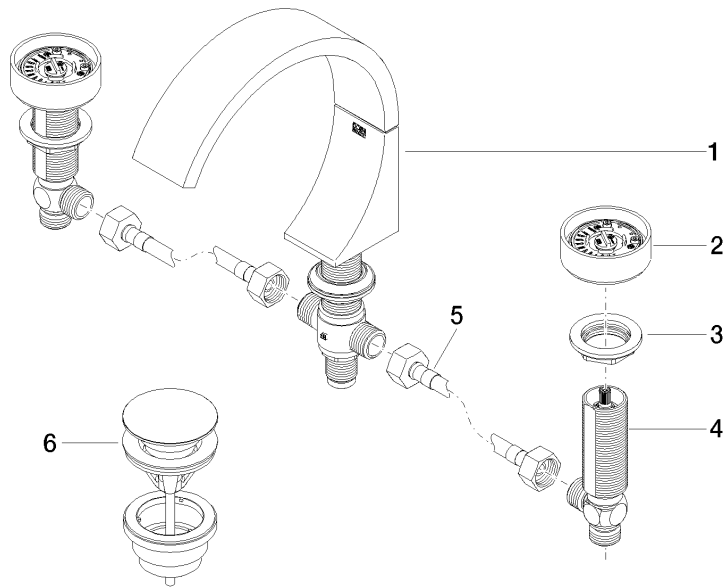

ST 010 108 2811

- 167mm projection
- fixed spout
- rectangular, air-enriched flow
- height of mixer 198 mm
- height up to aerator 133 mm
- hole diameter spout 35 mm
- hole diameter valve 32 mm
- handle Ø 60mm
- max. flow 4.5 l/min
- lead-free
- with hot / cold marking
- This product can help a building meet the requirements of Green Building Rating Systems, e.g. LEED®, BREEAM®, DGNB

Individual components of this set

You need the following components for this set

1x 20 713 811-00

1x 11 283 811-00

CYO Three-hole basin mixer with pop-up waste - Chrome

CYO

ST 010 108 2811

ST 010 108 2811

- 167mm projection
- fixed spout
- rectangular, air-enriched flow
- height of mixer 198 mm
- height up to aerator 133 mm
- hole diameter spout 35 mm
- hole diameter valve 32 mm
- handle Ø 60mm
- max. flow 4.5 l/min
- lead-free
- This product can help a building meet the requirements of Green Building Rating Systems, e.g. LEED®, BREEAM®, DGNB

Spare parts list

No.	Item Number	Name	Quantity used	Delivery time
1	13 717 811-00	CYO Deck-mounted basin spout without pop-up waste - Chrome	1	10
2	90 18 40 290 00-00	handle	2	10
3	04 30 11 038 67 90	fixing set	2	2
4	04 17 11 055 61 90	side panel	2	2
5	04 30 04 096 00 90	hose	2	2
6	10 125 970-00	Basin Waste with push fastening 1 1/4" - Chrome	1	2